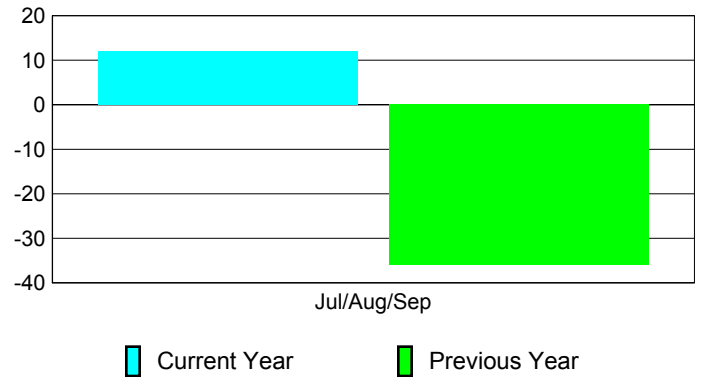

Membership Results
2010-2011

Membership
2009-2010

Month	Net Memb Goal	Actual New Memb	Actual Dropped Memb	Gain/Loss of Memb	Gain/Loss of Memb
Jul/Aug/Sep	-10	114	-102	12	-36
Totals	-10	114	-102	12	-36

Membership Results 2010-2011

Goal, New, Dropped, Gain/Loss

Comparison of Membership Gain/Loss

Current Year Compared to the Previous Year

Gender Comparison 2010-2011

■ Male ■ Female