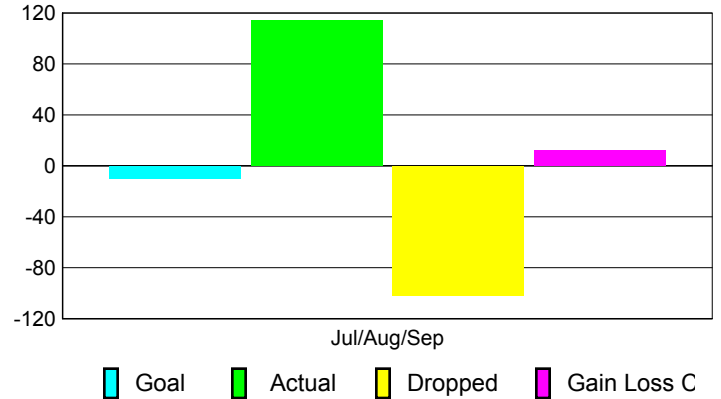

Membership Results 2010-2011

Goal, New, Dropped, Gain/Loss