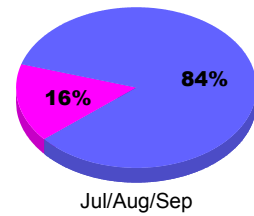

Membership Results
2010-2011

Membership
2009-2010

Month	Net Memb Goal	Actual New Memb	Actual Dropped Memb	Gain/Loss of Memb	Gain/Loss of Memb
Jul/Aug/Sep	-10	114	-102	12	-36
Totals	-10	114	-102	12	-36

Membership Results 2010-2011

Goal, New, Dropped, Gain/Loss

Comparison of Membership Gain/Loss

Current Year Compared to the Previous Year

Gender Comparison 2010-2011

■ Male ■ Female