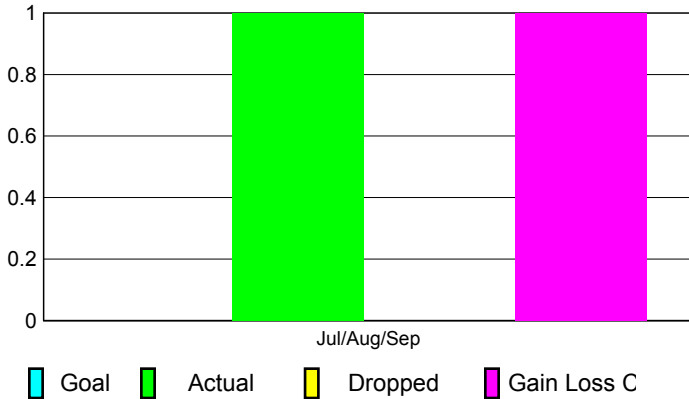

2010-2011 GMT Reports for District (or Undistricted) **District 108 YB**

GMT: **Federico STEINHAUS**

Location: **ITALY**

GMT CA: **4**

CLUBS

Club Results
2010-2011

Clubs
2009-2010

Month	New Club Goal	Actual New Clubs	Actual Dropped Clubs	Gain/Loss of Clubs	Gain/Loss of Clubs
Jul/Aug/Sep	0	1	0	1	0
Totals	0	1	0	1	0

Club Results 2010-2011

Goal, New, Dropped, Gain/Loss

Comparison of Club Gain/Loss

Current Year Compared to the Previous Year

YTD Status Quo Clubs 2010-2011

Status Quo Clubs Compared to Status Quo Members

MEMBERSHIP